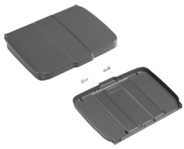

## Compatibility

Green Hotel trolleys can be connected thanks to a joint, thus obtaining a complete system, easy to move

## Material

Polypropylene - Stanchions: Rilsan varnished steel

Packaging: [click here to see the environmental labelling of packaging](#)

### Related products

120 L plastified bag

120 L plastified bag with zip

Lid 120 L bag holder with check-list holder

Divider Green Hotel

Bottle rack with dividers